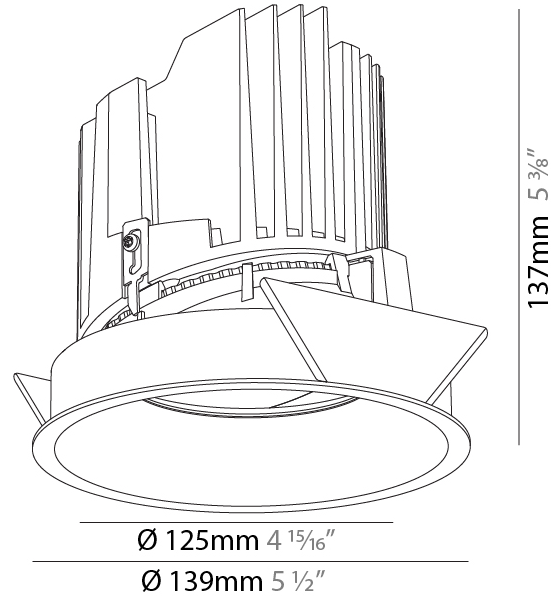

PHYSICAL

Shape: Round
Diameter (mm): 139
Diameter (in): 5 1/2
Height (mm): 137
Height (in): 5 3/8
Ceiling Thickness (mm): 10 / 12.5 / 15
Ceiling Thickness (in): 3/8 or 1/2 or 9/16
Min. Recessing Depth (mm): 150
Min. Recessing Depth (in): 5 7/8
Light Distribution: Adjustable / Downlight
Weight (kg): 0.856
Weight (lbs): 1.89
Fixture Finish: SSR / BKV / CWI / CRY / HAB / UFT / ITA / RUA / FTG / MYG / LOD / PUS / FRO / FUP / KIA / POP / BLS / SPG / MEY / GOH / GUM / CHC / COM / ABZ / JAG / OBR / MOS / ROR
Fixture Material: Aluminum Die Cast
Cut-out Measurements: 130mm / 5 1/8"

ELECTRICAL

Lamp Type: LED (Zhaga Standard)
Input Wattage (W): 28.6
Total Output Wattage (W): 26
Dimming: Tri-Mode (Non-Dimming and Phase Dimming (120Vac only) and 0-10V Dimming)
Driver Included: No
Driver Location: Recessed Housing
Driver Type: Constant Current - Universal
Driver Class: Class 2
Housing: See components
Input Voltage (V): 120 - 277
Constant Current (MA): 700

LED

Number of LEDs: 1
Color Temperature (°K): 2700 / 3000 / 3500 / 4000
Max. Delivered Lumen (lm): 2030 / 2080 / 2185 / 2230
Nominal Lumen (lm): 3210 / 3290 / 3459 / 3530
CRI: >90 CRI
Efficiency (%): 0.631
Lamp Life (hrs): 50000

OPTICAL

Reflector: 20 / 40 / 60
Adjustability: Rotational 355°; Tilt 10°

RATINGS AND CERTIFICATIONS

Certified By: Certified for North American Standards
IP rating: IP20