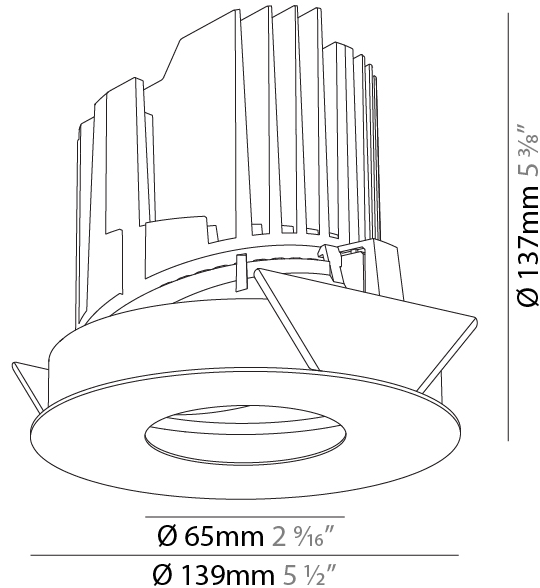

GENERAL

Series: Bioniq
Subseries: Bioniq Round Deep
Brand: Prolicht
Division: Architectural
Mounting Type: Recessed
Mounting Location: Ceiling
Subcategory: Downlight

PHYSICAL

Shape: Round
Diameter (mm): 139
Diameter (in): 5 1/2
Height (mm): 151
Height (in): 5 15/16
Ceiling Thickness (mm): 10 / 12.5 / 15
Ceiling Thickness (in): 3/8 or 1/2 or 9/16
Min. Recessing Depth (mm): 170
Min. Recessing Depth (in): 6 11/16
Light Distribution: Downlight
Weight (kg): 0.926
Weight (lbs): 2.04
Fixture Finish: SSR / BKV / CWI / CRY / HAB / UFT / ITA / RUA / FTG / MYG / LOD / PUS / FRO / FUP / KIA / POP / BLS / SPG / MEY / GOH / GUM / CHC / COM / ABZ / JAG / OBR / MOS / ROR
Fixture Material: Aluminum Die Cast
Cut-out Measurements: 130mm / 5 1/8"

GENERAL

Series: Bioniq
Subseries: Bioniq Round Wallwash
Brand: Prolicht
Division: Architectural
Mounting Type: Recessed
Mounting Location: Ceiling
Subcategory: Downlight

PHYSICAL

Shape: Round
Diameter (mm): 139
Diameter (in): 5 1/2
Height (mm): 137
Height (in): 5 3/8
Ceiling Thickness (mm): 10 / 12.5 / 15 / 25
Ceiling Thickness (in): 3/8 or 1/2 or 9/16
Min. Recessing Depth (mm): 150
Min. Recessing Depth (in): 5 7/8
Light Distribution: Adjustable / Asymmetric
Weight (kg): 0.865
Weight (lbs): 1.9
Fixture Finish: SSR / BKV / CWI / CRY / HAB / UFT / ITA / RUA / FTG / MYG / LOD / PUS / FRO / FUP / KIA / POP / BLS / SPG / MEY / GOH / GUM / CHC / COM / ABZ / JAG / OBR / MOS / ROR
Fixture Material: Aluminum Die Cast
Cut-out Measurements: 130mm / 5 1/8"

OPTICAL

Reflector°: 20 / 25 / 40
Adjustability: Fixed

RATINGS AND CERTIFICATIONS

Certified By: Certified for North American Standards
IP rating: IP20

Ø 65mm 2 5/16"

Ø 139mm 5 1/2"

	130mm 5 1/8"	150mm 5 7/8"	10 15mm 3/8" 9/16"	30°	355°	
A						